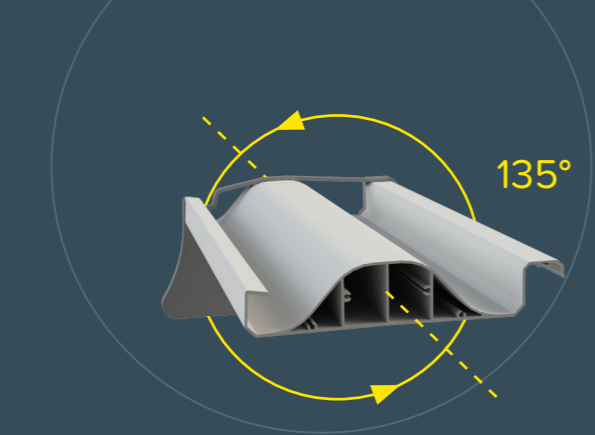

PIVOTroof Aluminum Panel Systems creates an innovative and modern living space in your home and workplaces with it's panels that can move on their axis without by be rallied and it's variety of colours.

# PIVOTroof®

Tasarım patenti firmamıza ait olan **PIVOTroof** Alüminyum Panel Sistemleri, aynı anda olduğu yerde senkronize hareket edebilmekte ve güneş kırıcı olarak da kullanılabilir.

*PIVOTroof PIVOTroof Aluminum Panel Systems that it's design patent of belongs to our company can move synchronously in same time in it's fixed place and can also be used as a sun breaker (sun protector).*

Kendi ekseninde maksimum 135° açı ile açılarak hareket edebilen Eliptik tasarımı sayesinde dışarıdan gelen yaprak vs gibi yabancı cisimlerin mekana düşmesine engel olur.

*Thanks to the elliptical design that can move as maximum 135° on its own axis prevent something like leaf and etc. fall into your area from outside.*

**PIVOTroof**  
Kapalı Görünüm  
Closed view of product

Alüminyum Panellerin senkronize hareket ederek birbirini aynı anda kilitlemesi sayesinde paneller arası yalıtım sağlanmış olur.

*Thanks to by moving synchronously the aluminum panels locking each other in the same time insulation of panels between is provided.*