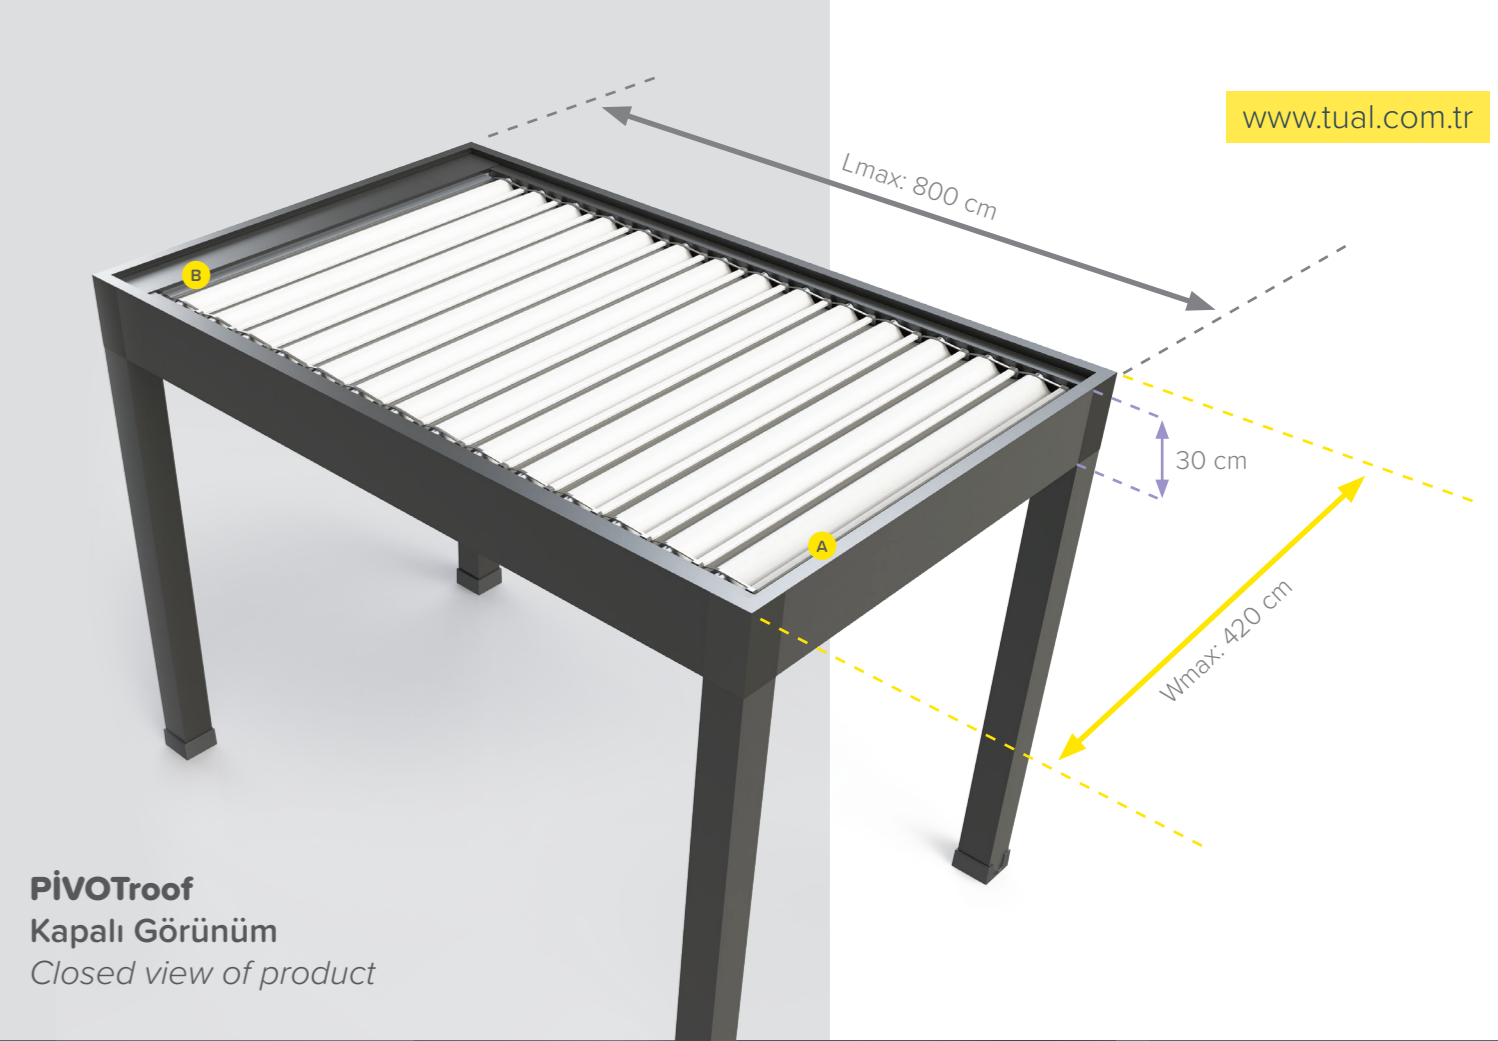

PIVOTroof Aluminum Panel Systems creates an innovative and modern living space in your home and workplaces with it's panels that can move on their axis without by be rallied and it's variety of colours.

# PIVOTroof®

Tasarım patenti firmamıza ait olan **PIVOTroof** Alüminyum Panel Sistemleri, aynı anda olduğu yerde senkronize hareket edebilmekte ve güneş kırıcı olarak da kullanılabilir.

*PIVOTroof PIVOTroof Aluminum Panel Systems that it's design patent of belongs to our company can move synchronously in same time in it's fixed place and can also be used as a sun breaker (sun protector).*

Kendi ekseninde maksimum 135° açı ile açılarak hareket edebilen Eliptik tasarımı sayesinde dışarıdan gelen yaprak vs gibi yabancı cisimlerin mekana düşmesine engel olur.

*Thanks to the elliptical design that can move as maximum 135° on its own axis prevent something like leaf and etc. fall into your area from outside.*

Taşıyıcı görevindeki dikmeler, içindeki gizli oluklar sayesinde suyu tahliye etmeye yardımcı olur.

*Thanks to the hidden gutters that is in carrier (structer) column in the front, water outlet is done.*